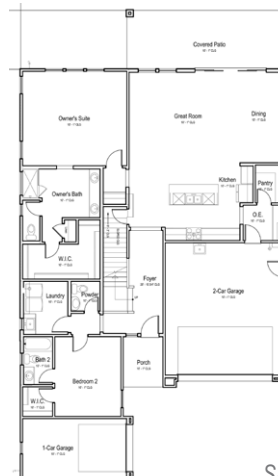

TOLL BROTHERS AT CADENCE - MONTAGE COLLECTION

Client: Toll Brothers
Location: Mesa, AZ
Product Type: Single Family Homes
Services: Architecture

Unit Size: 3,126 sf to 3,164 sf
4 to 6 Bedrooms
3.5 to 4.5 Baths
3-Car Garages

SAVANNAH