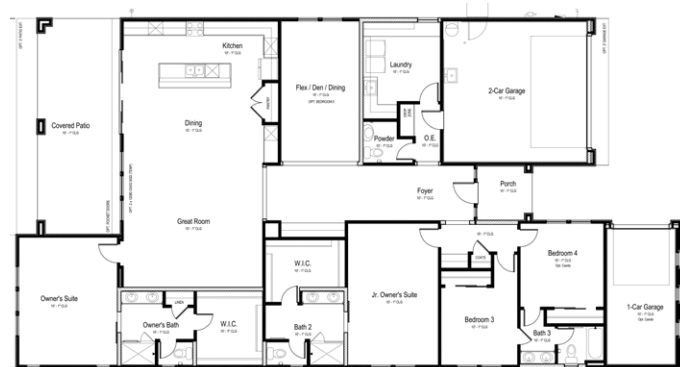

# TOLL BROTHERS AT CADENCE - MONTAGE COLLECTION

Client: Toll Brothers  
 Location: Mesa, AZ  
 Product Type: Single Family Homes  
 Services: Architecture

Unit Size: 3,126 sf to 3,164 sf  
 4 to 6 Bedrooms  
 3.5 to 4.5 Baths  
 3-Car Garages